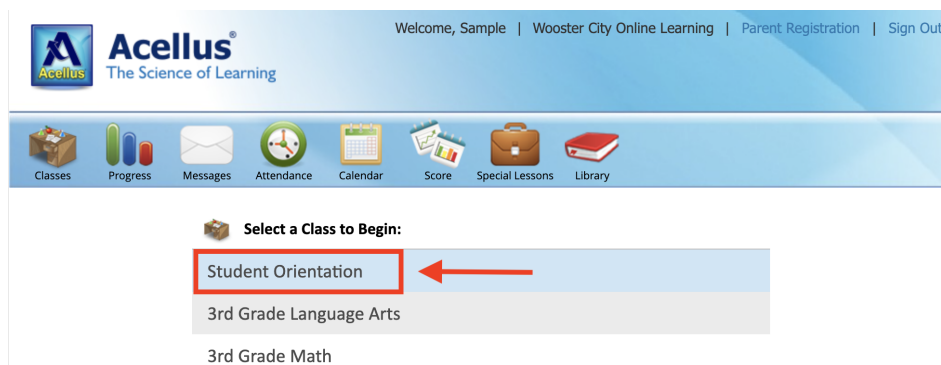

# Wooster Online Academy K-6

To sign into the K-6 program for Wooster Online Academy please follow these steps:

1. Open a web browser on your computer and go to [www.acecellus.com](http://www.acecellus.com) or download the Acellus App from the Apple App Store or Google Play Store.

2. Click on the Student Sign-In button.

3. Enter in your provided Acellus ID and Password and click Sign In.

## Acellus Student Sign In

Acellus ID:

Password:

Not registered? [Enroll now.](#)

4. You will see a list of the classes you have been enrolled in, please start with the Student Orientation course.