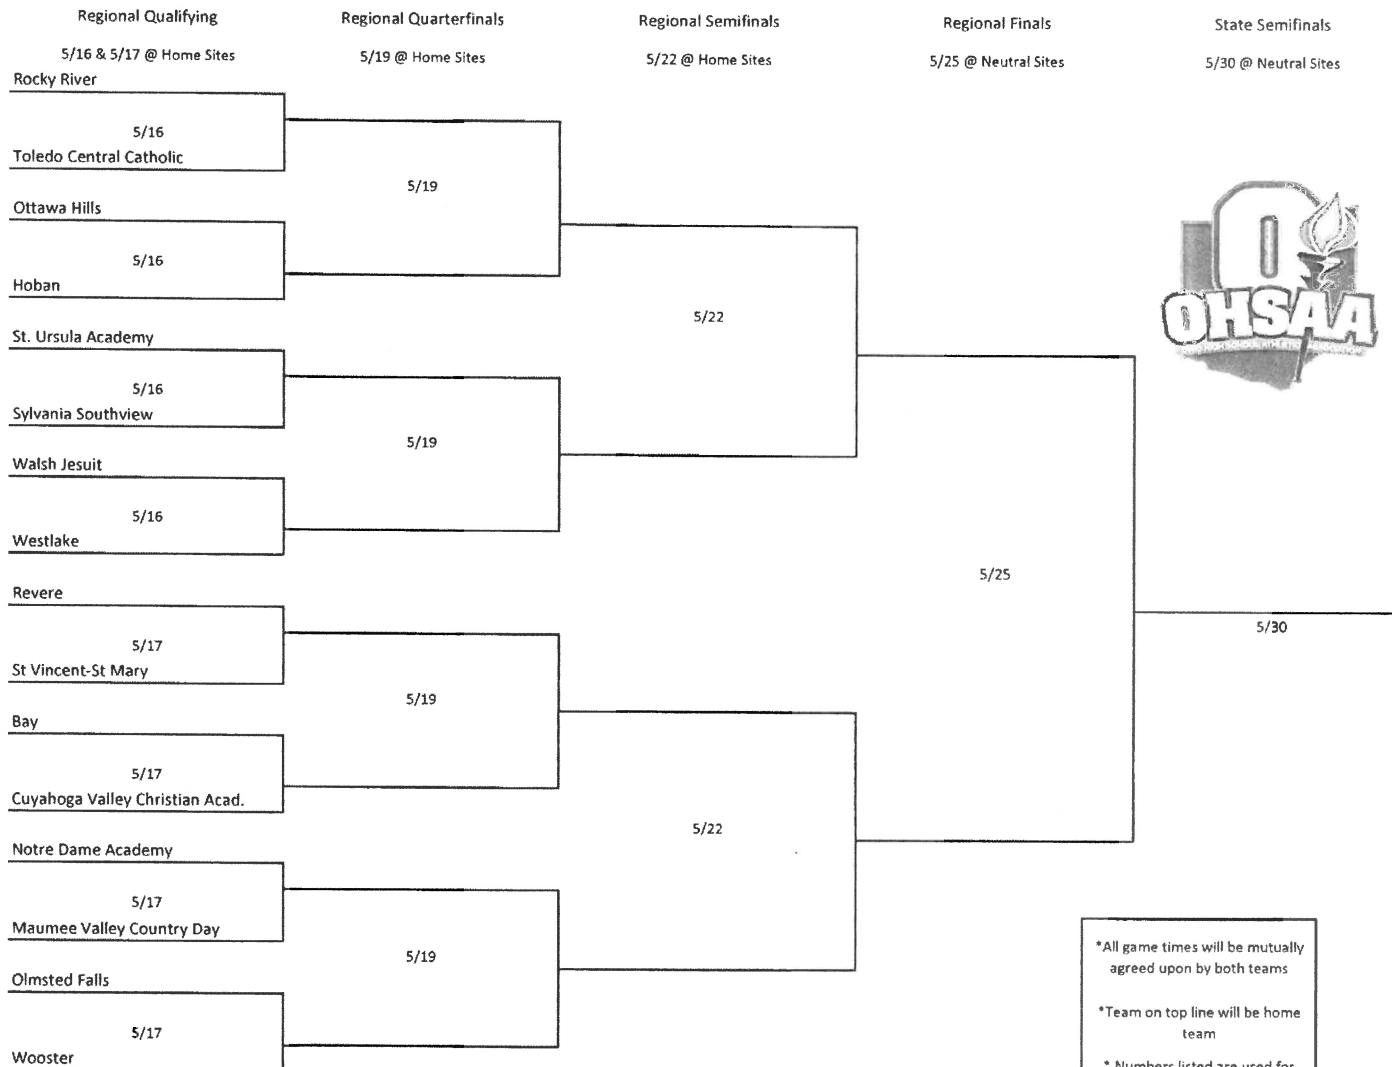

# GIRLS LACROSSE

## Girls Division II, Region 5 - 16 Teams

\*All game times will be mutually agreed upon by both teams

\*Team on top line will be home team

\* Numbers listed are used for bracket placement, not to indicate seed numbers