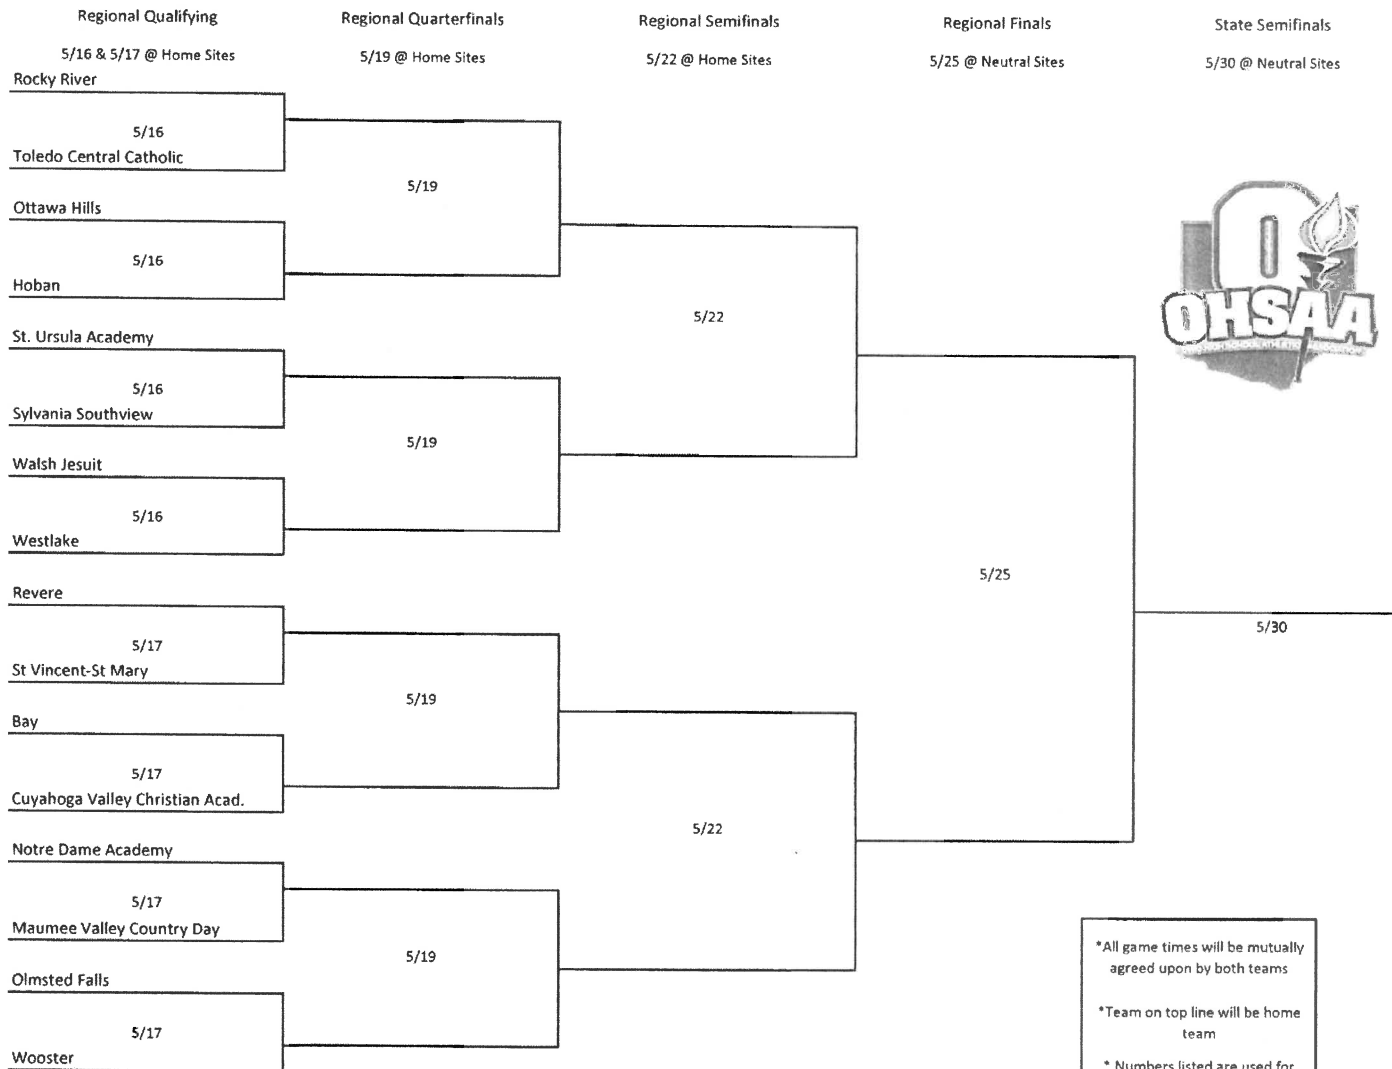

# GIRLS LACROSSE

## Girls Division II, Region 5 - 16 Teams

\*All game times will be mutually agreed upon by both teams

\*Team on top line will be home team

\* Numbers listed are used for bracket placement, not to indicate seed numbers